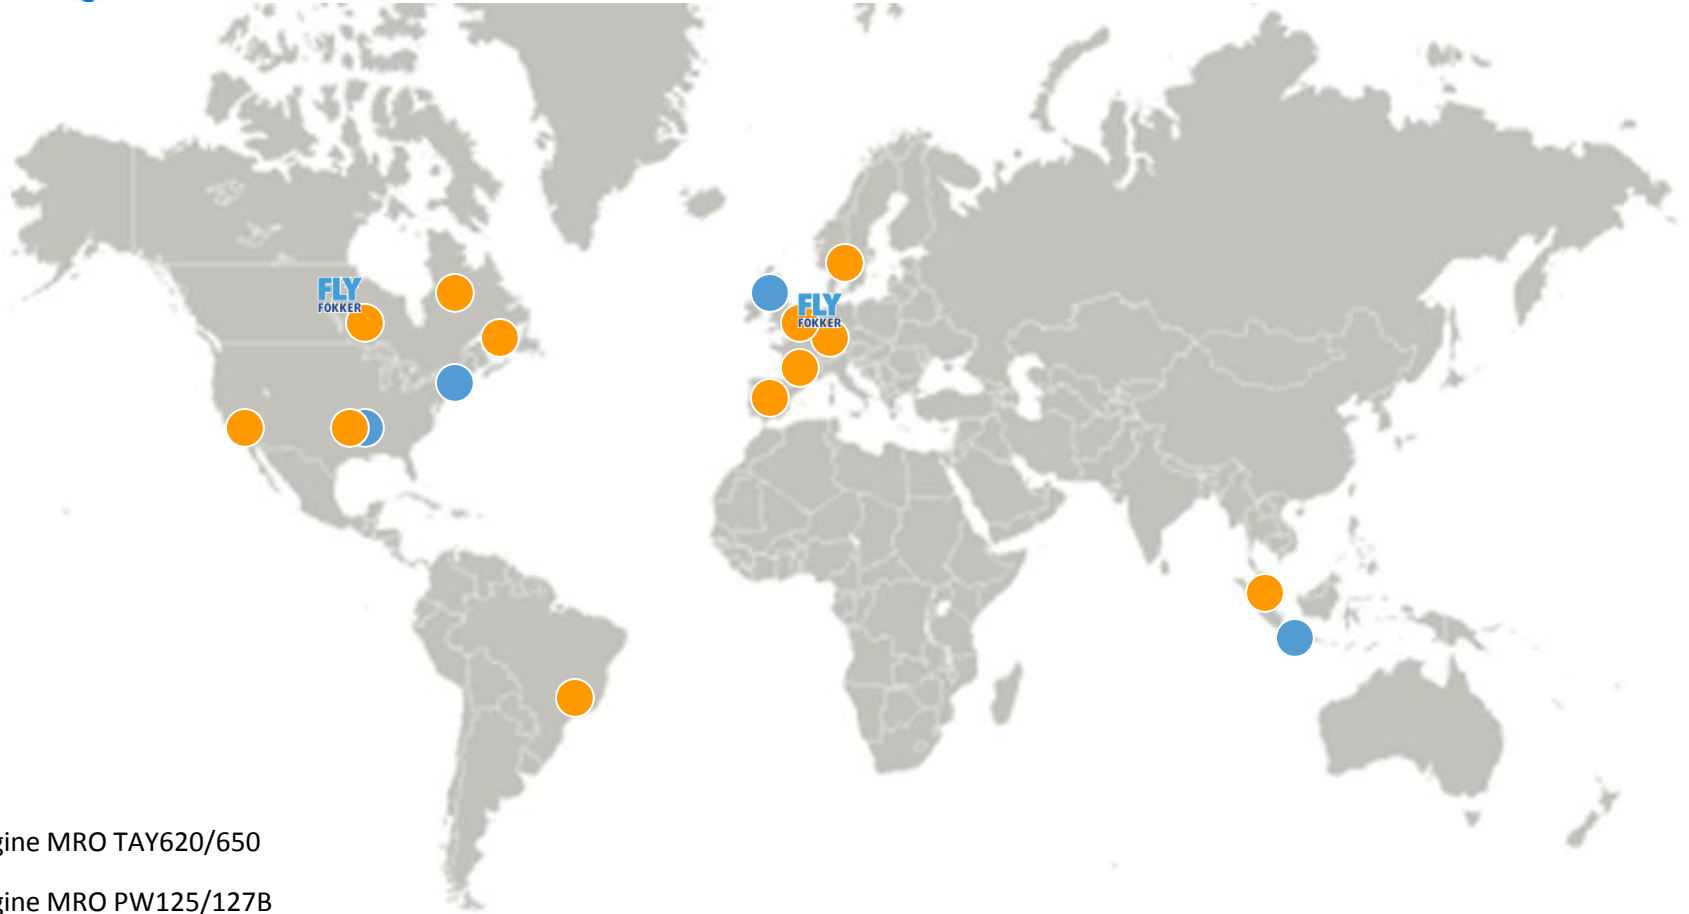

Engine Maintenance Repair and Overhaul

- Engine MRO TAY620/650
- Engine MRO PW125/127B

3-Apr-14

	Engine MRO PW125/127B	Engine MRO TAY620/650
AMERICAS	P&W Canada, Quebec	Dallas AirMotiv, Grapevine
	StandardAero , Winnipeg 	AECO Aircraft Engines & Components, Hicksville
	Vector Aerospace Engine Services, Summerside	
	P&W Canada Brazil, Sorocaba	
	Dallas AirMotiv, Grapevine	
	Long Beach Regional Service Centre, Cypress	
EMEA	SECA EADS, Gonesse	Rolls-Royce, Glasgow
	Lufthansa Technik Aero, Alzey	
	Industria de Turbos Propulsores, Madrid	
	GKN Aerospace Zweden, Trollhättan	
	StandardAero , Tilburg 	
ASIA 3-Apr-14	P&W Singapore, Singapore	PT Dirgantara Indonesia, Bandung